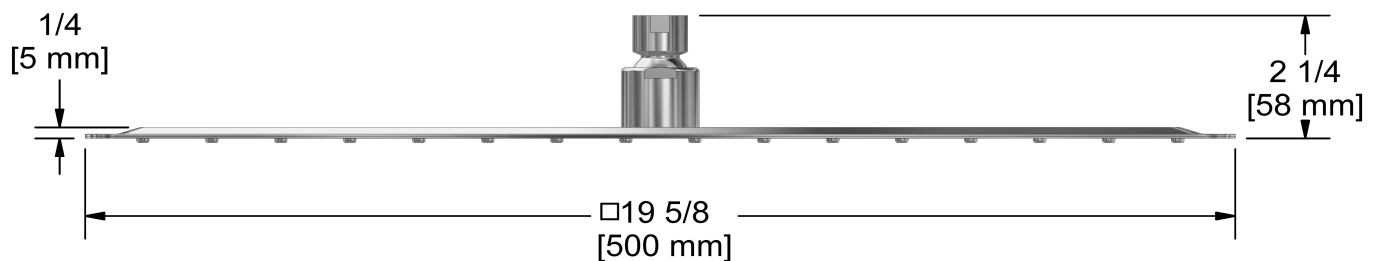

Specifications

Descriptions

- Scale-free
- Stainless steel
- Swivel
- G $\frac{1}{2}$ " inlet female
- Install with a vertical arm only

Available colors

- C : Chrome

Available flow

- 9.5 L/min, 2.5 gpm (US) 60psi

Certifications

- CSA B125.1
- ASME A112.18.1
- CMR248 Approval

50 cm (20") shower head
487

cUPC®

Sizes, models and finishes may differ from those presented.

Warranty

This Riobel Inc. product you have purchased carries a Limited Lifetime Warranty on the chrome, PVD finish, blacks and all working parts and is guaranteed from the initial purchase date against all manufacturing defects. All other finishes, including plastic components, are guaranteed for one year. All electric and/or electronic parts are covered by a 5-year limited warranty. The warranty offered on our products will be honored only if the installation is performed by a certified master plumber.